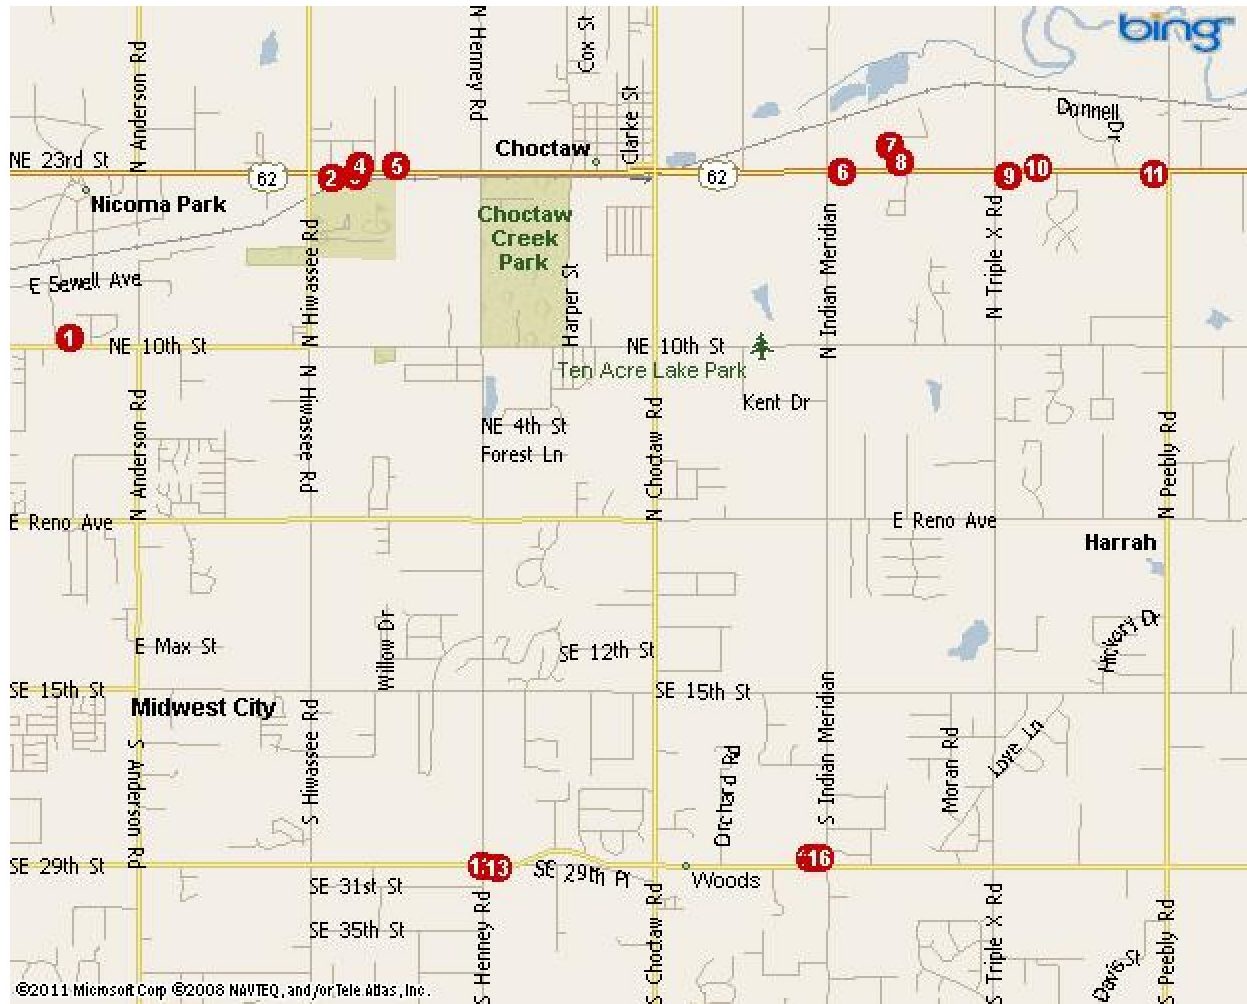

Industrial Property - City of Choctaw

Prepared For:
Choctaw Chamber of Commerce

8/2/2011

	Property Name Address Market Submarket	General Use Specific Use Building Size Lot Size	Status Year Built	Available SF Lease Rate Sale Price
	15939 SE 29th St 15939 SE 29th St Choctaw, OK 73020-6549 Oklahoma City Southeast Contact:	Ind Light Industrial 5,000 SF .97 Ac.	Existing 1986	
	15969 SE 29th St 15969 SE 29th St Choctaw, OK 73020-6549 Oklahoma City Southeast Contact:	Ind Light Industrial 4,800 SF 1.05 Ac.	Existing 1986	

Property Map

Map Legend

- 1) 11601 NE 10th St, Choctaw, OK 73020-8217
 - 2) 13150 NE 23rd St, Choctaw, OK 73020-8621
 - 3) 13240 NE 23rd St, Choctaw, OK 73020
 - 4) 13307 NE 23rd St, Choctaw, OK 73020-8601
 - 5) 13511 NE 23rd St, Choctaw, OK 73020-8625
 - 6) 16096 NE 23rd St, Choctaw, OK 73020
 - 7) 16365 NE 23rd St, Choctaw, OK 73020-8408
 - 8) 16401 NE 23rd St, Choctaw, OK 73020-8408
 - 9) 17056 NE 23rd St, Choctaw, OK 73020-8412
 - 10) 17301 NE 23rd St, Choctaw, OK 73020-8413
 - 11) 17900 NE 23rd St, Choctaw, OK 73020-8416
 - 12) 14000 SE 29th St, Choctaw, OK 73020-6582
 - 13) 14190 SE 29th St, Choctaw, OK 73020
 - 14) 15905 SE 29th St, Choctaw, OK 73020
 - 15) 15939 SE 29th St, Choctaw, OK 73020-6549
 - 16) 15969 SE 29th St, Choctaw, OK 73020-6549
-